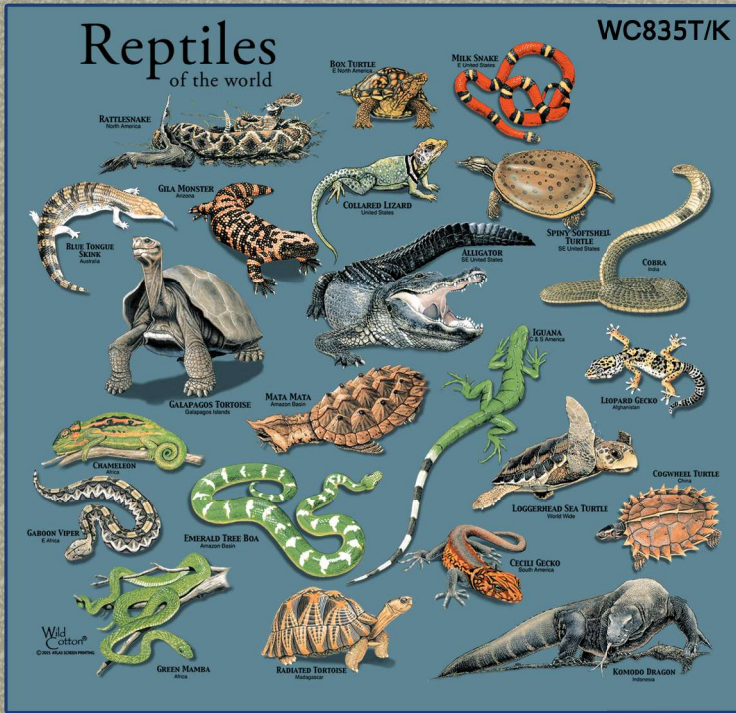

# Wild Cotton® Herps

WC346T/K

- WC346T - Snakezz**  
100% HW Preshrunk Cotton Adult T-shirt  
Charcoal: S, M, L, XL, XXL
- WC346K - Snakezz**  
100% HW Preshrunk Cotton Youth T-shirt  
Charcoal: XS, S, M, L
- WC835T - Reptiles of the World**  
100% HW Preshrunk Cotton Adult T-shirt  
Stone Blue: S, M, L, XL, XXL
- WC835K - Reptiles of the World**  
100% HW Preshrunk Cotton Youth T-shirt  
Stone Blue: S, M, L