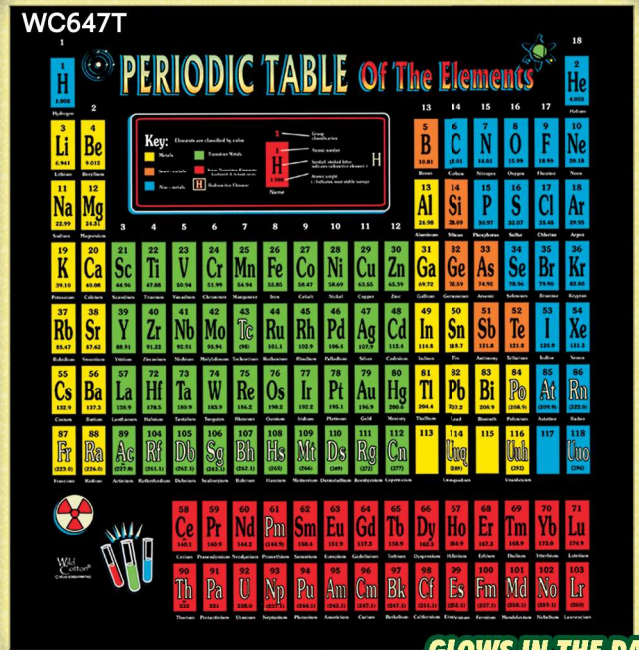

GLOWS IN THE DARK