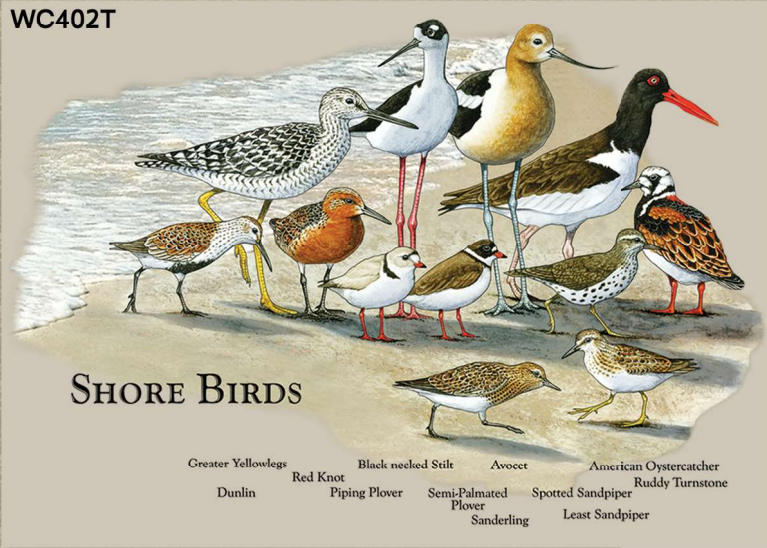

WC820T - Birds Without Borders  
100% HW Preshrunk Cotton Adult T-shirt  
Stone Blue: S, M, L, XL, XXL

WC839T - I Am Smiling (Eagle)  
100% HW Preshrunk Cotton Adult T-shirt  
Indigo: S, M, L, XL, XXL

WC738T

# Wild Cotton® Birds

WC402B

EM004C

WC402T

SHORE BIRDS

WC157N

WC402M

EM006B