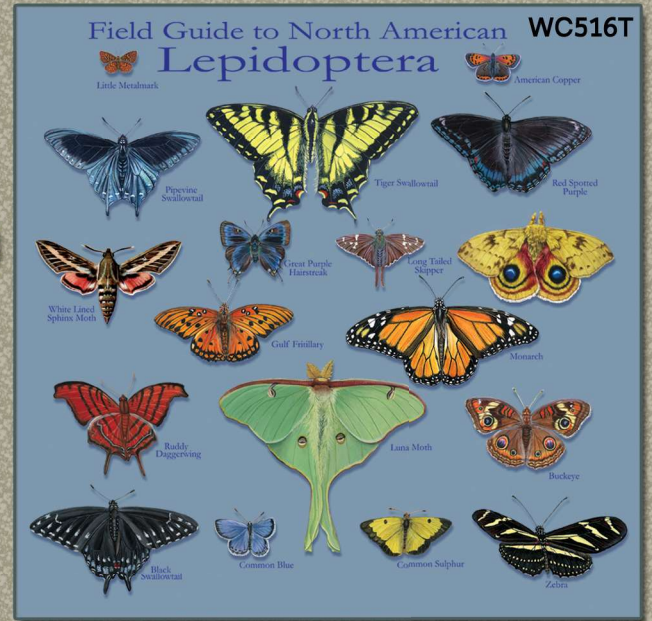

Back

AT180F - Morpho
White 11 Ounce Ceramic Mug

EM068C - Swallowtail Butterfly
Royal Denim Embroidered Low-Profile Cap

WC516T - Lepidoptera
100% HW Preshrunk Cotton Adult T-shirt
Stone Blue: S, M, L, XL, XXL

WC516M - Lepidoptera
White 11 Ounce Ceramic Mug

WC601T - Roadside Flowers
100% HW Preshrunk Cotton Adult T-shirt
Sky: S, M, L, XL, XXL

WC806N - Butterfly Paradise
100% Soft Preshrunk Cotton
Ladies Scoop Neck T-shirt
Navy: S, M, L, XL, XXL