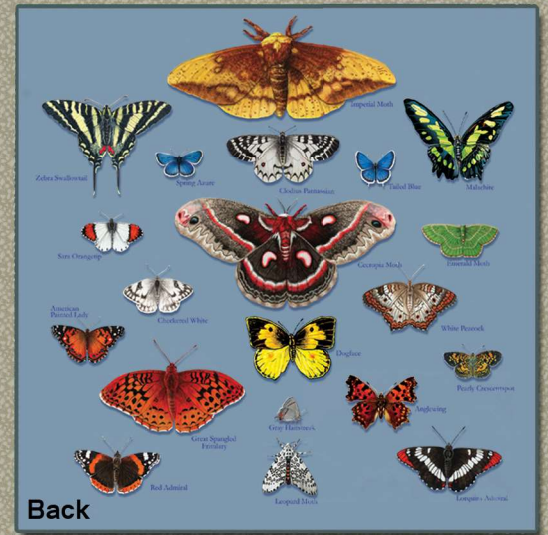

Back

AT180F - Morpho
White 11 Ounce Ceramic Mug

EM068C - Swallowtail Butterfly
Royal Denim Embroidered Low-Profile Cap

WC516T - Lepidoptera
100% HW Preshrunk Cotton Adult T-shirt
Stone Blue: S, M, L, XL, XXL

WC516M - Lepidoptera
White 11 Ounce Ceramic Mug

WC601T - Roadside Flowers
100% HW Preshrunk Cotton Adult T-shirt
Sky: S, M, L, XL, XXL

WC806N - Butterfly Paradise
100% Soft Preshrunk Cotton
Ladies Scoop Neck T-shirt
Navy: S, M, L, XL, XXL